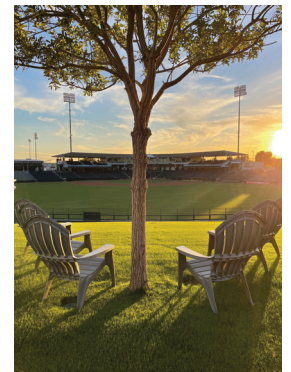

**DESERT DIAMOND CASINO WEST VALLEY
LAWN SUITES**

When you think of a picnic, you think of a **GREEN GRASS SETTING WITH BEAUTIFUL VIEWS.** The Desert Diamond West Valley Lawn Suite offers just that in addition to the ideal baseball picnic spot. Set in the beautiful lawn at Surprise Stadium, this comfy picnic style setting offers your own **comfy Adirondack chairs** (6), reserved lawn seating with the perfect view and (6) complimentary waters for your guests. **THIS PACKAGE INCLUDES:**

(6) Suite Credentials // Business Name Recognition on Videoboard during game